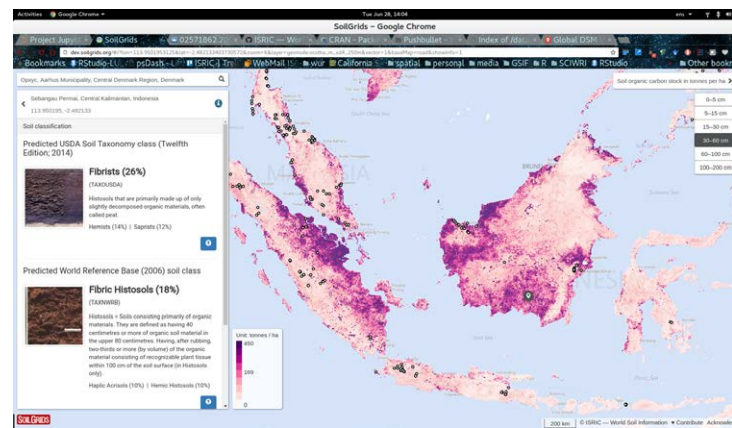

SOIL INFORMATION FOR FOOD SECURITY

ISRIC - World Soil Information is an independent, science-based foundation located in Wageningen. ISRIC has a mission to serve clients with information about the world's soil resources to help addressing major global issues. ISRIC produces and serves quality-assured soil information together with our partners at global, regional and national levels. ISRIC has been elected in 2017 to host the soil data facility for the Global Soil Partnership (GSP). For 25 years ISRIC is a consortium member of the World Overview of Conservation Approaches and Technologies (WOCAT). ISRIC is a member of Global Open Data on Agriculture and Nutrition (GODAN).

AND COMBATting LAND DEGRADATION

BOREAL

MAN AND SOIL

APPLICATIONS OF SOIL INFORMATION SYSTEMS

World Soil Information System

ISRIC has developed the World Soil Information System (WoSIS) with at the moment 150.000 standardised and harmonised soil profiles which is freely available through our website.

Taylor-made applications

Based on these resources we can develop tailor-made applications such as site specific fertilizer recommendations for specific crops or soil property maps for improved irrigation water management. On the topic of Sustainable Land Management and achieving Land Degradation Neutrality (LDN) ISRIC develops maps by combining local knowledge and soil information systems to assess where an SLM option is the most effective.

SoilGrids

Furthermore we have developed with use of machine learning and geo-statistics (> 120 co-variates) a 250 m grid soil map of the world called SoilGrids with physical and chemical properties such as CEC and SOC.