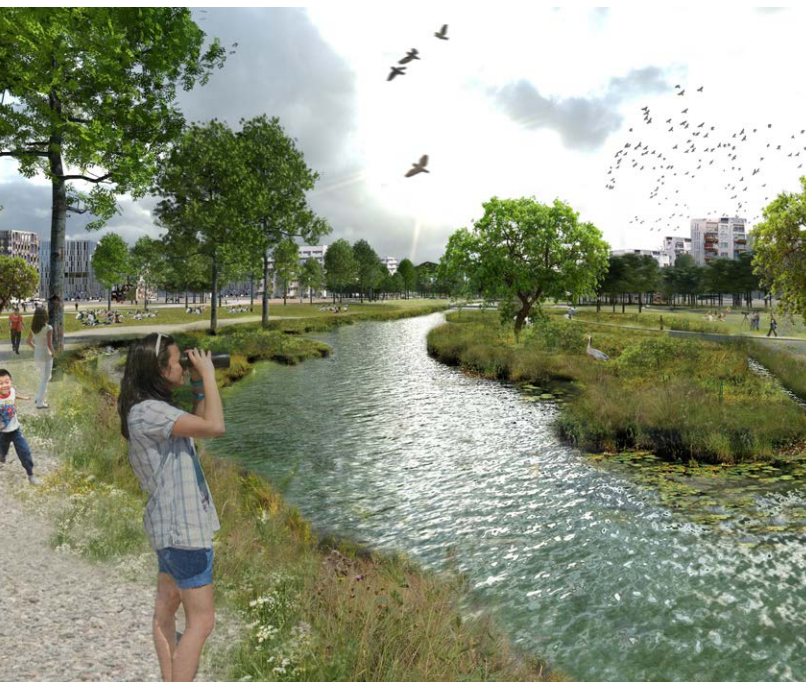

With our multitalented team we can add quality in social, economic, tourism, recreation, ecologic development, and the spatial quality of the place.

Sustainable Planning Solutions

We believe that water is often the leverage for the Resilient rural and urban social economic development. The sustainable development in our vision includes a balance & complementary system of profit, people, planet and place. The result of Our planning and design is aimed at maximizing stakeholder corporation, maintaining and reflecting characteristics of the place to create a competitive advantage and brand identity, while matching the scope and scale of development activities to the capacity of the natural and social environment.